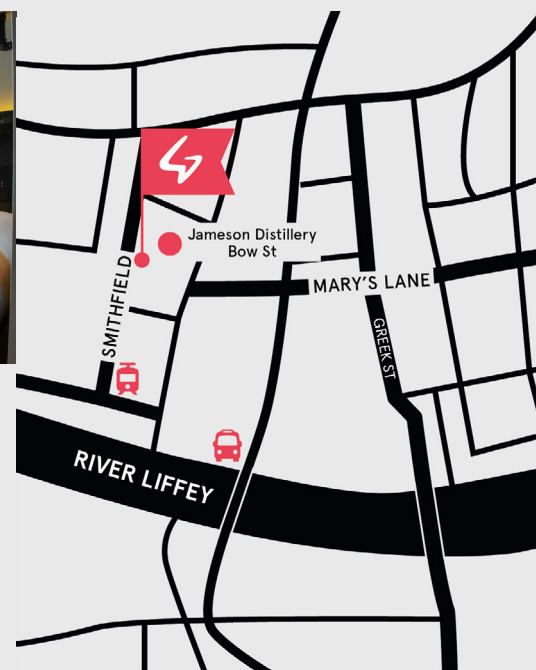

NEED A PLACE TO CRASH AFTER THE EVENT?

We have both shared and private rooms