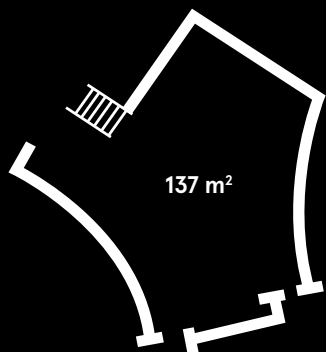

OVERVIEW

- 109 Rooms
- Skyview Tower
- Cinema
- Café
- Restaurant
- Bar
- Basement Games Room
- 24-Hour Reception
- Free Wi-Fi

CINEMA ROOM

Standing
100 PAX

U-Shape
24 SEATS

Cinema
60 SEATS

SKYVIEW TOWER

Standing
50 PAX

BASEMENT GAMES ROOM

- 10 Shuffleboards
- 10 Pool Tables

Standing
100 PAX

CONSERVATORY & BAR AREA

Standing
200 PAX

Cinema
100 SEATS

- Private Entrance
- Lounge Area

THE DEN