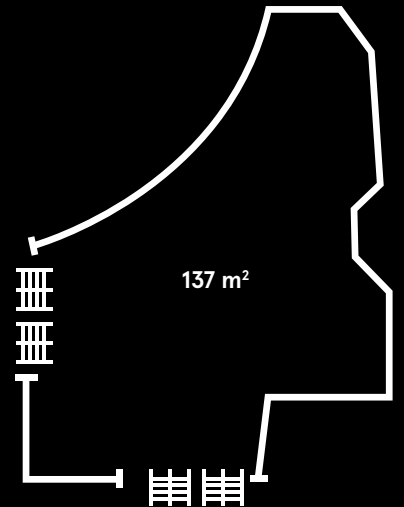

BASEMENT GAMES ROOM

- 10 Shuffleboards
- 10 Pool Tables

Standing
100 PAX

CONSERVATORY & BAR AREA

Standing
200 PAX

Cinema
100 SEATS

- Private Entrance
- Lounge Area

THE DEN